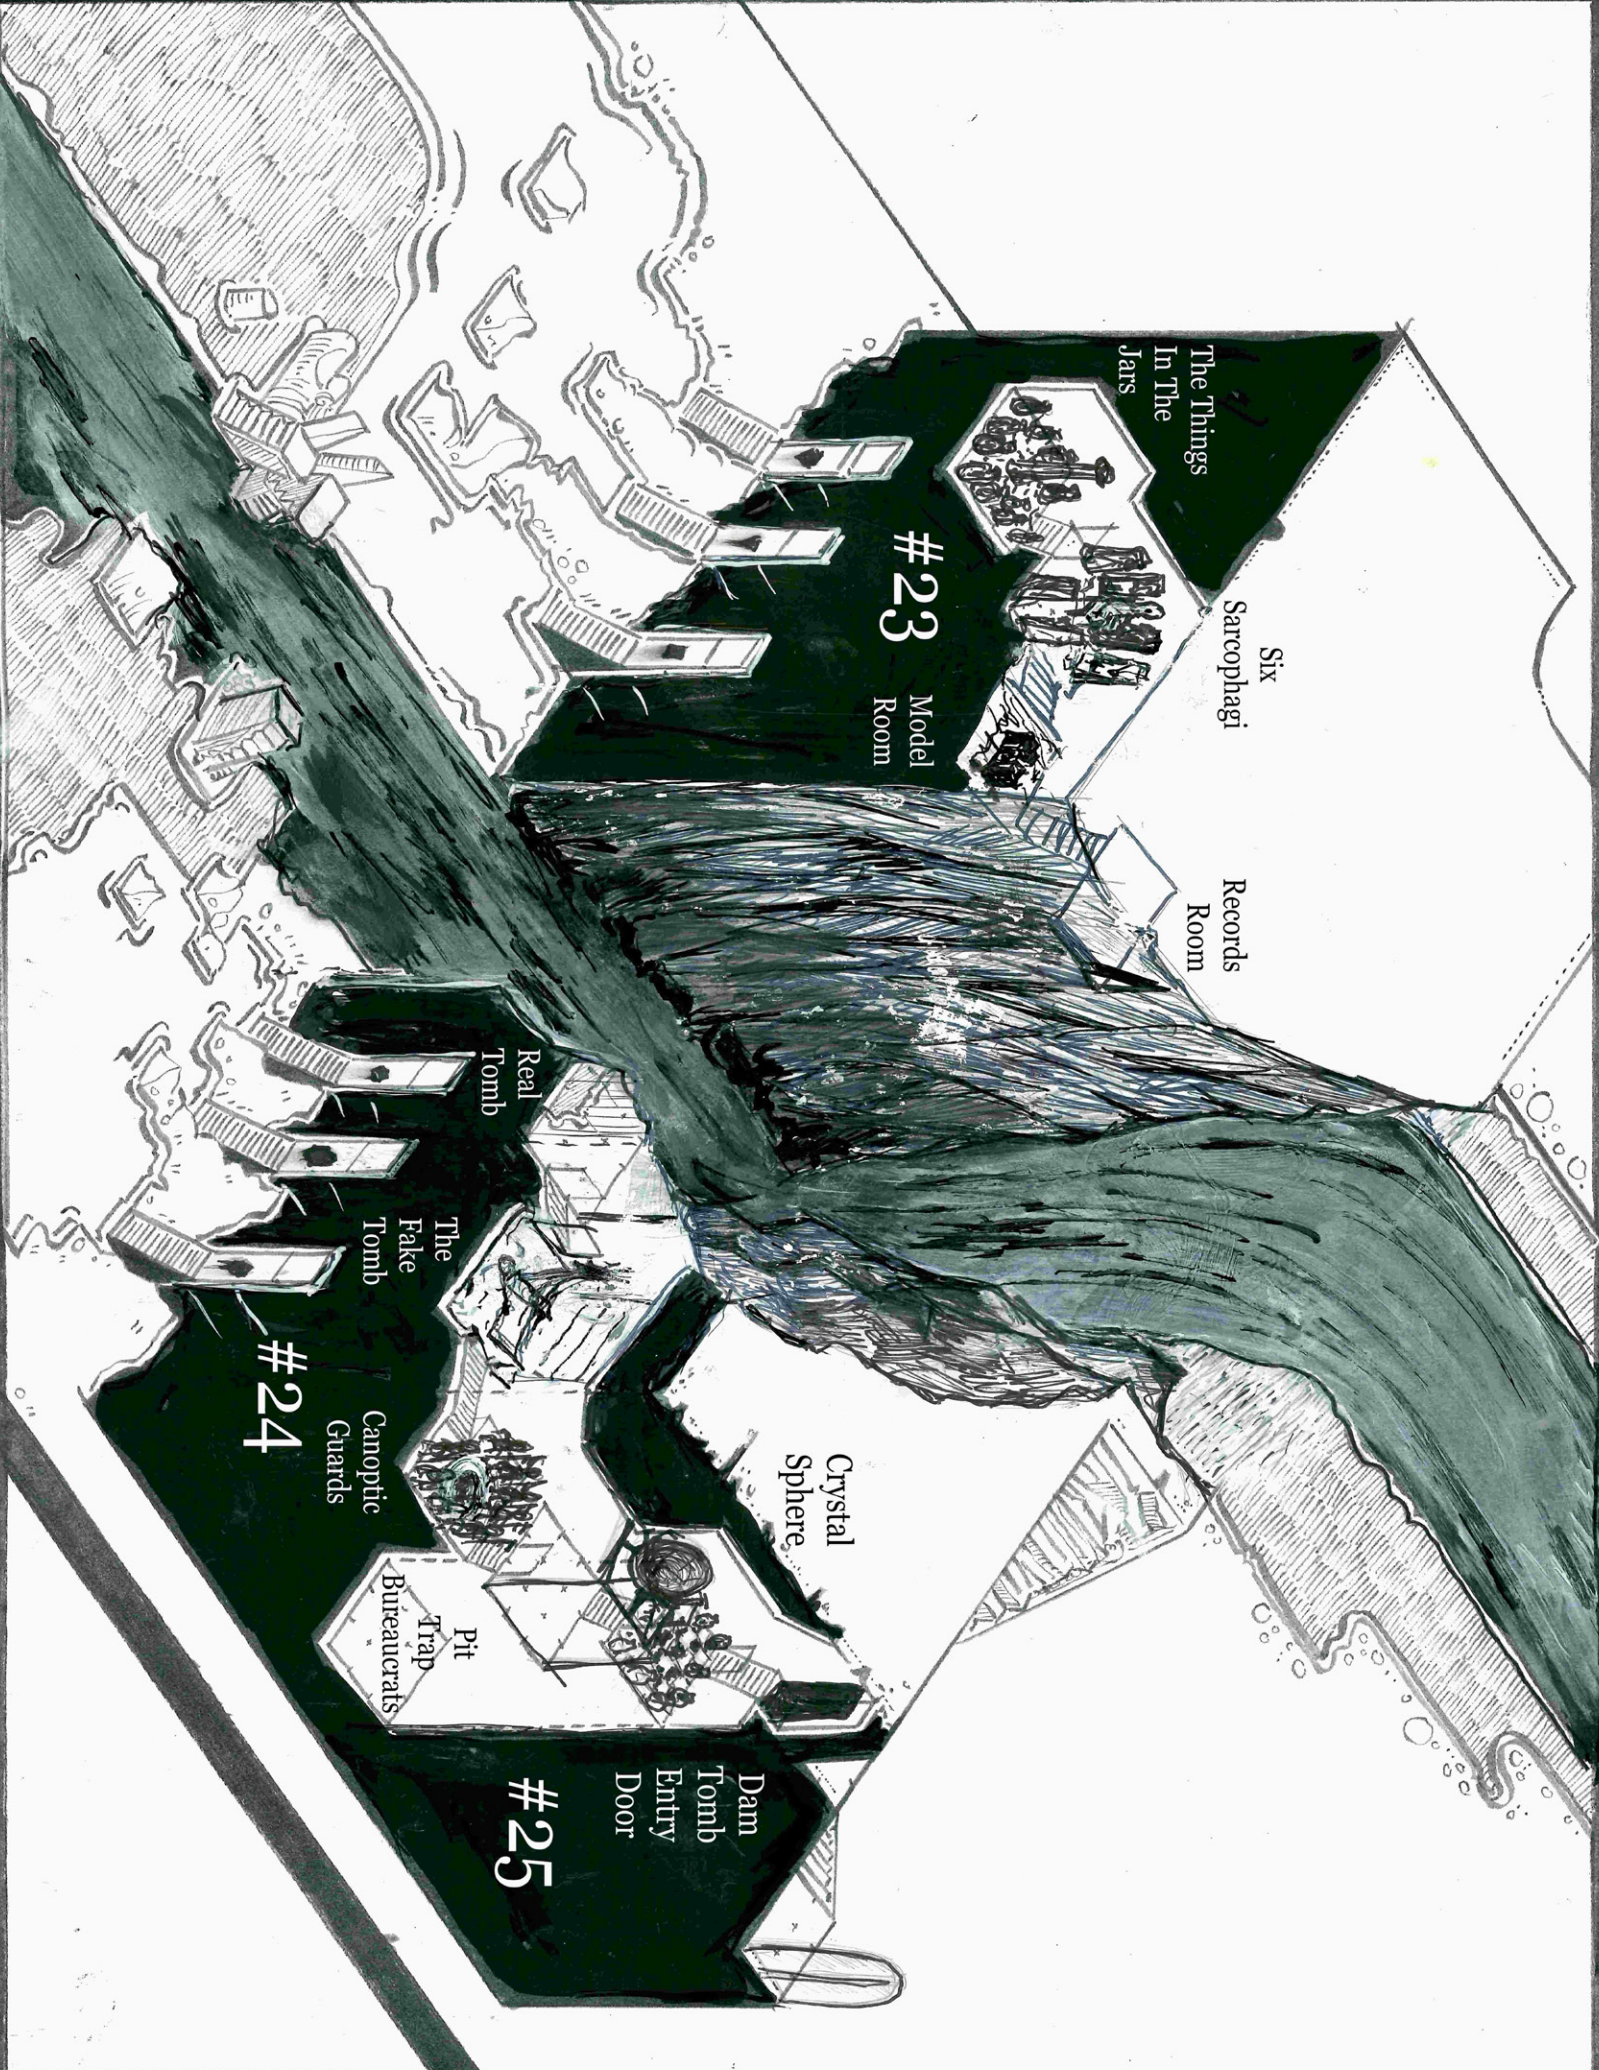

Mill Wheel

#20

Pollnacrom

Drowned Tombs

#19

Carrowmore

#3 to #5

#23

Pit Trap Bureaucrats

Crystal Sphere

#25

Dam Tomb Entry Door

#48 The Vault

#47 Zeernebooch

#34

Slave Observation Room