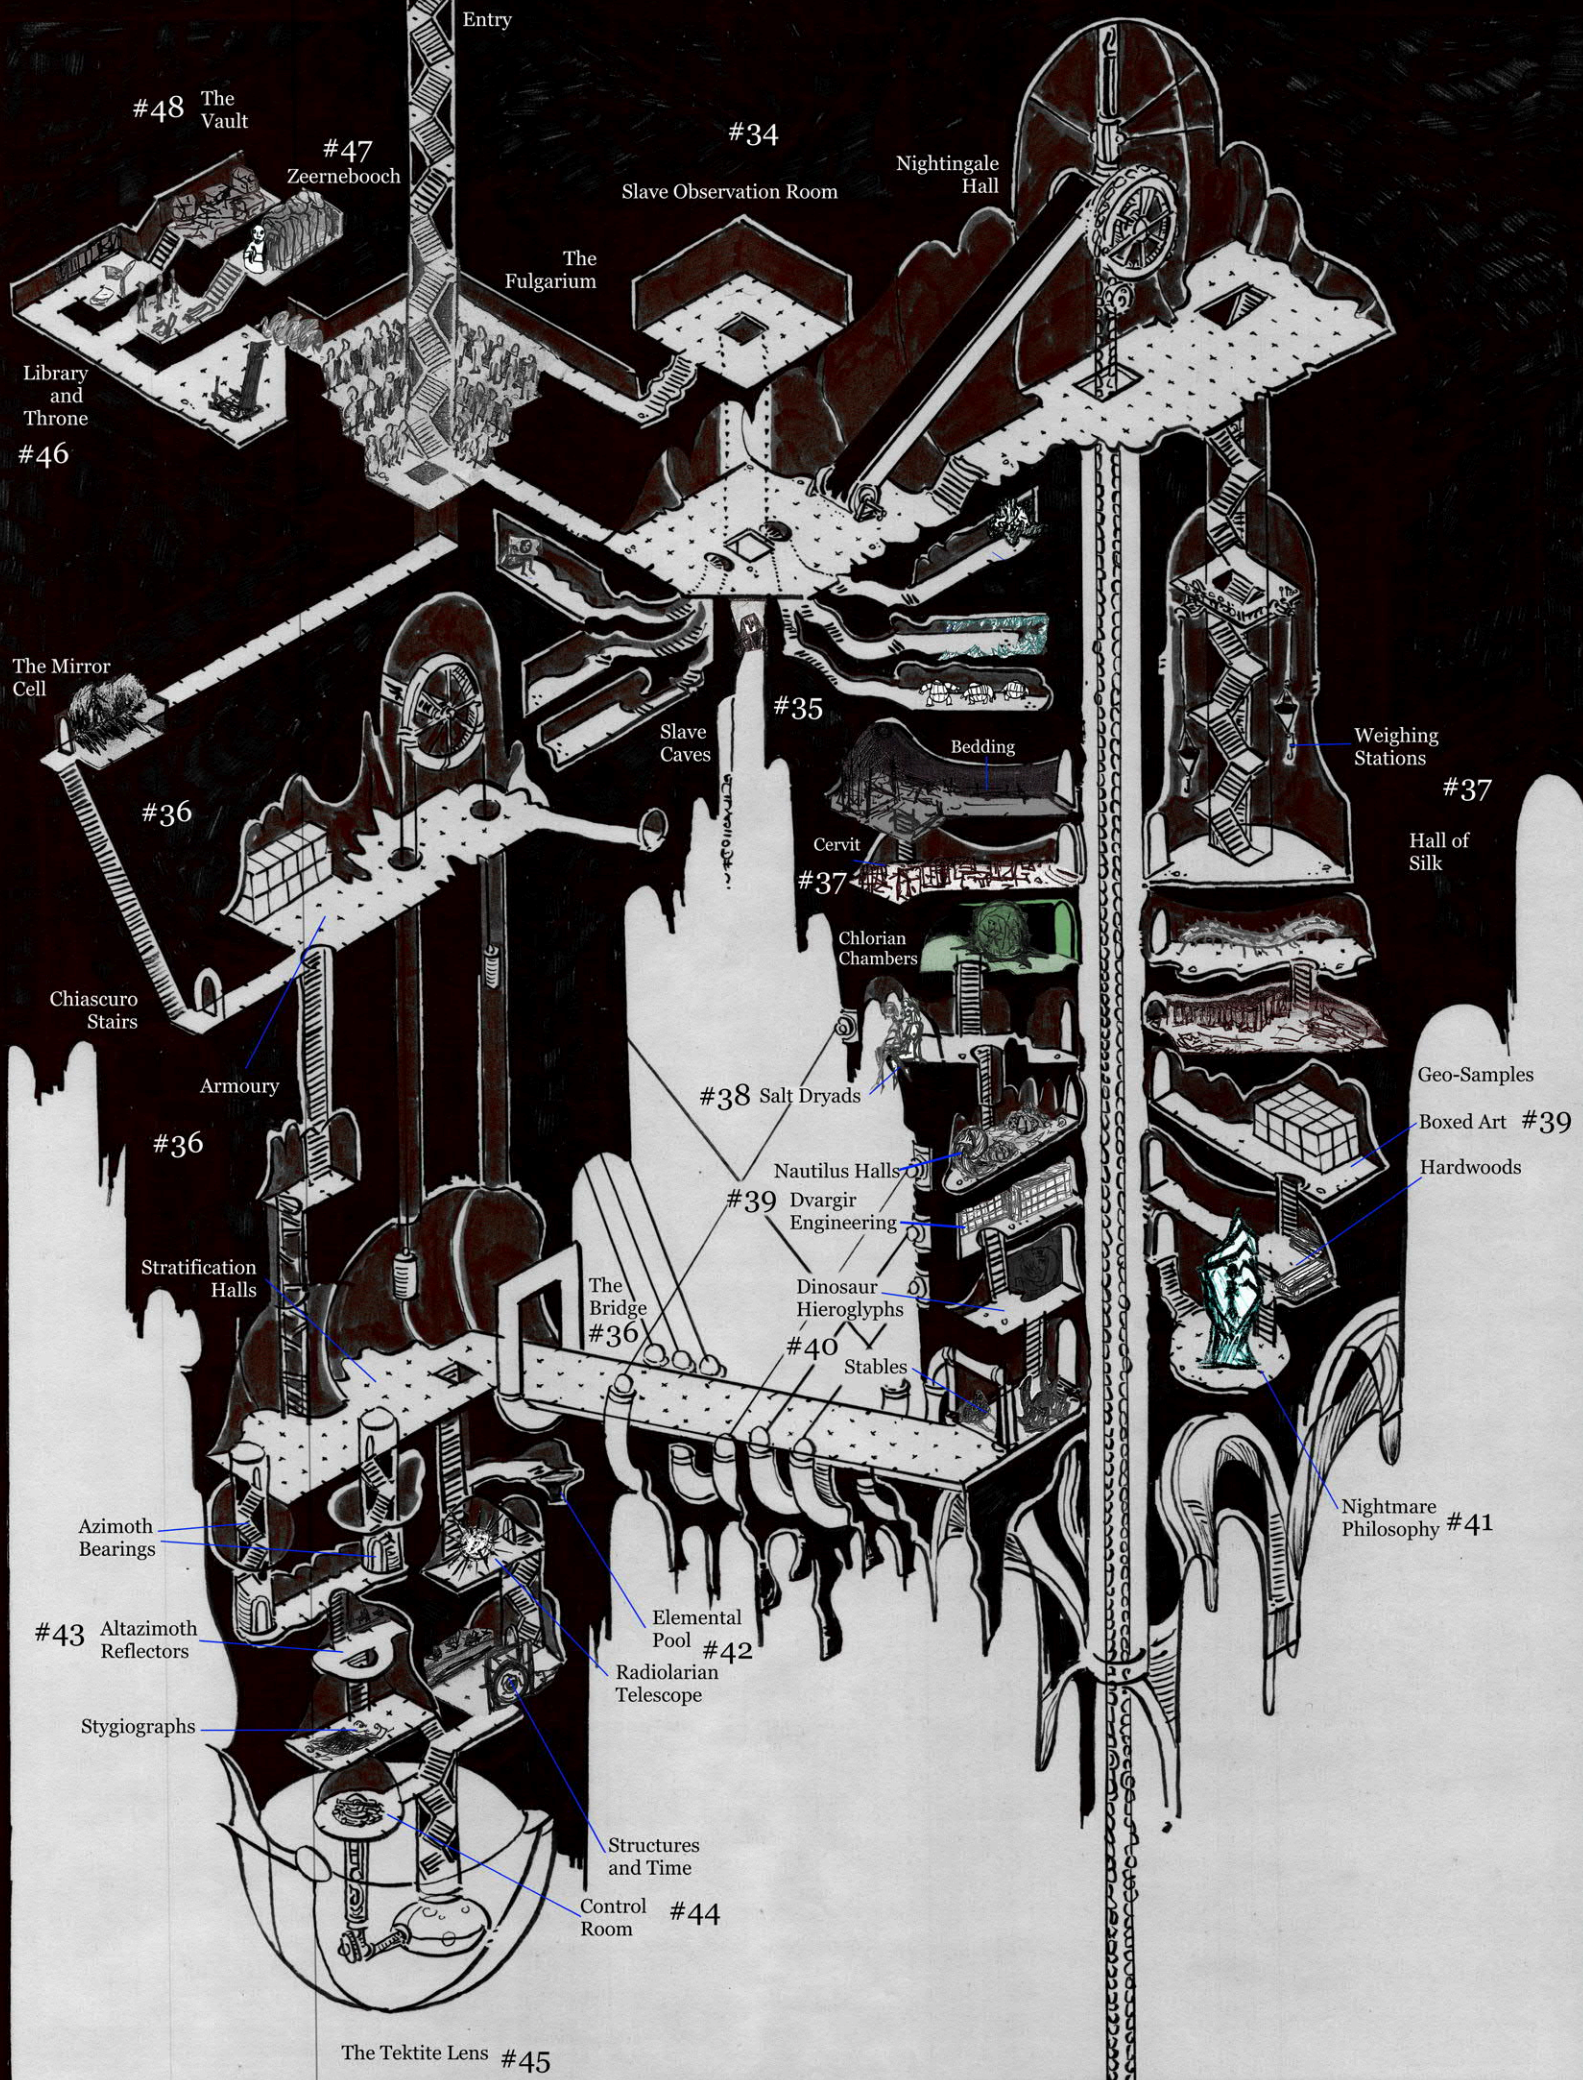

Mill Wheel

#20

Pollnacrom

Drowned Tombs

#19

Carrowmore

#3 to #5

#23

Model Room

Records Room

Six Sarcophagi

The Things In The Jars

#24

The Fake Tomb

Canopic Guards

Real Tomb

Pit Trap Bureaucrats

Crystal Sphere

#25

Dam Tomb Entry Door

#48 The Vault

#47 Zeernebooch

#34

Slave Observation Room